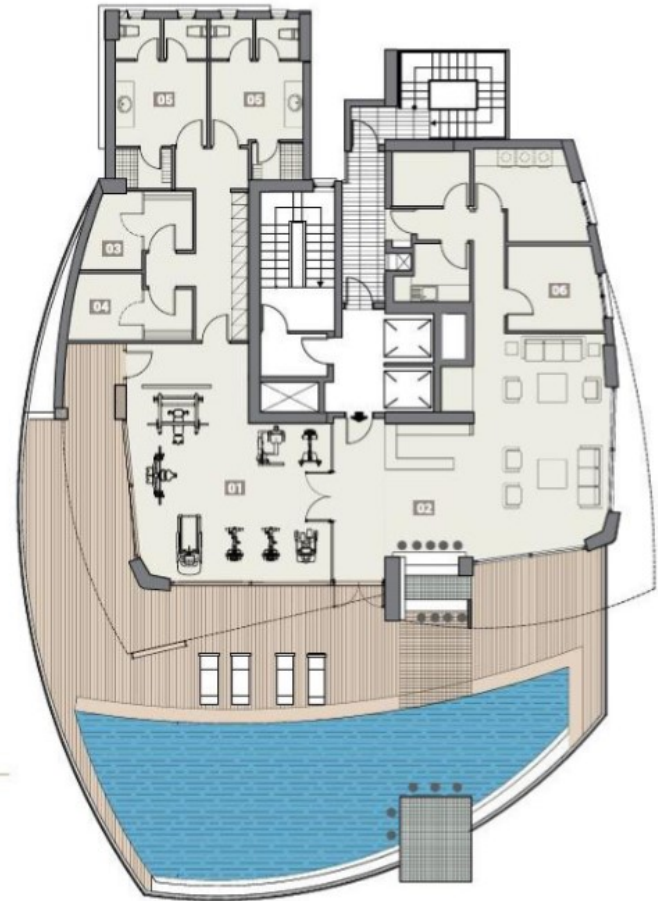

Whole Floor Luxury 4bed apartment in exclusive area

AD# : 17637

Floor Plans 1-3.jpeg

Floor Plans 16th Floor

Ground Floor Plans

Level 1

MOUNTAIN VIEW
 ^
 ○
 v
 SEA VIEW

KEY

- 01 Lobby
- 02 Restaurant
- 03 Elevators
- 04 Stairs
- 05 Bicycle Shed

Level 3

MOUNTAIN VIEW
 ^
 ○
 v
 SEA VIEW

KEY

- 01 Gym
- 02 Lobby
- 03 Sauna
- 04 Steam Bath
- 05 Toilets
- 06 Office