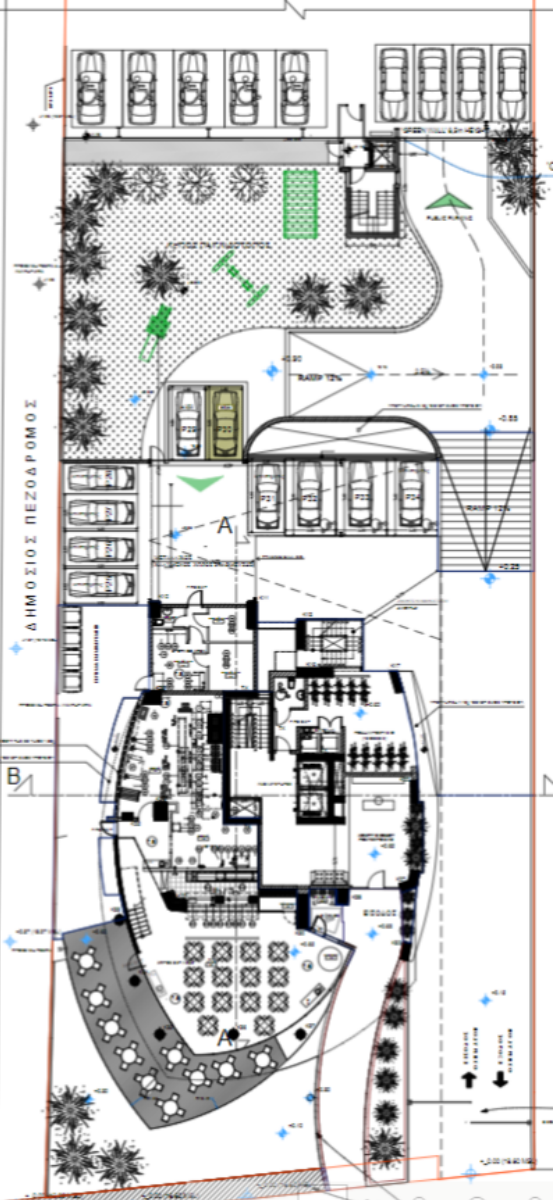

Whole Floor Luxury 4bed apartment in exclusive area

AD# : 17637

Floor Plans 1-3.jpeg

Floor Plans 16th Floor

Ground Floor Plans

Level 1

MOUNTAIN VIEW
 ^
 ○
 v
 SEA VIEW

KEY

- 01 Lobby
- 02 Restaurant
- 03 Elevators
- 04 Stairs
- 05 Bicycle Shed

Level 3

MOUNTAIN VIEW
 ^
 ○
 v
 SEA VIEW

KEY

- 01 Gym
- 02 Lobby
- 03 Sauna
- 04 Steam Bath
- 05 Toilets
- 06 Office