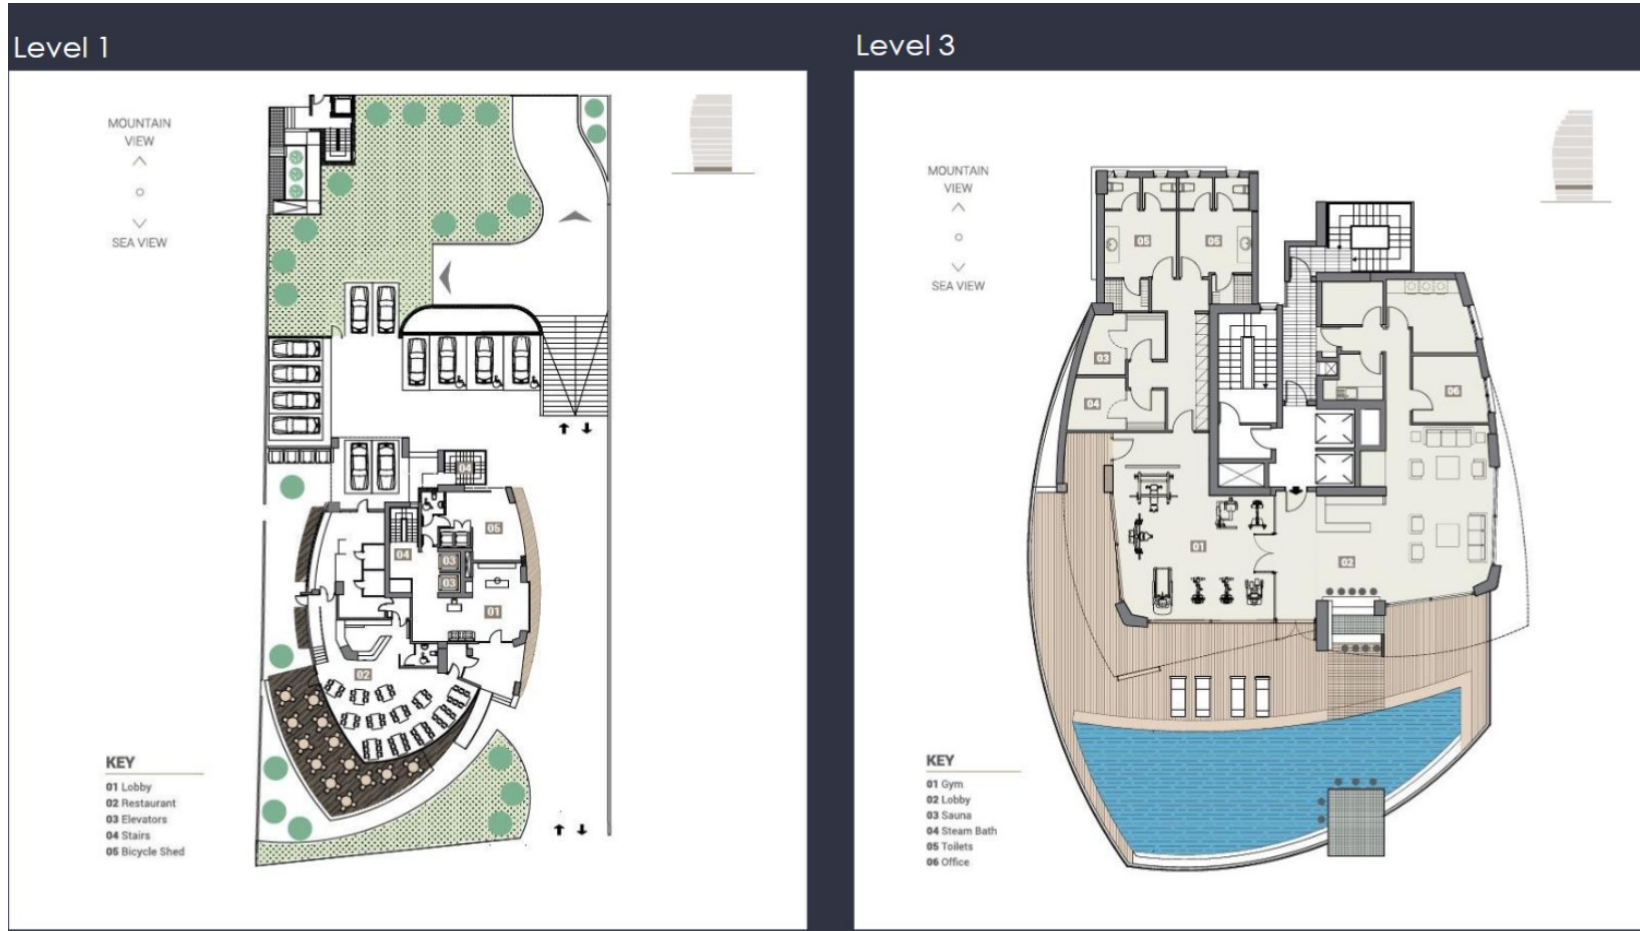

Whole Floor Luxury 4bed apartment in exclusive area

AD# : 17637

Floor Plans 1-3.jpeg

Floor Plans 16th Floor

Ground Floor Plans

Level 1

MOUNTAIN VIEW
 ^
 ○
 v
 SEA VIEW

KEY

- 01 Lobby
- 02 Restaurant
- 03 Elevators
- 04 Stairs
- 05 Bicycle Shed

Level 3

MOUNTAIN VIEW
 ^
 ○
 v
 SEA VIEW

KEY

- 01 Gym
- 02 Lobby
- 03 Sauna
- 04 Steam Bath
- 05 Toilets
- 06 Office