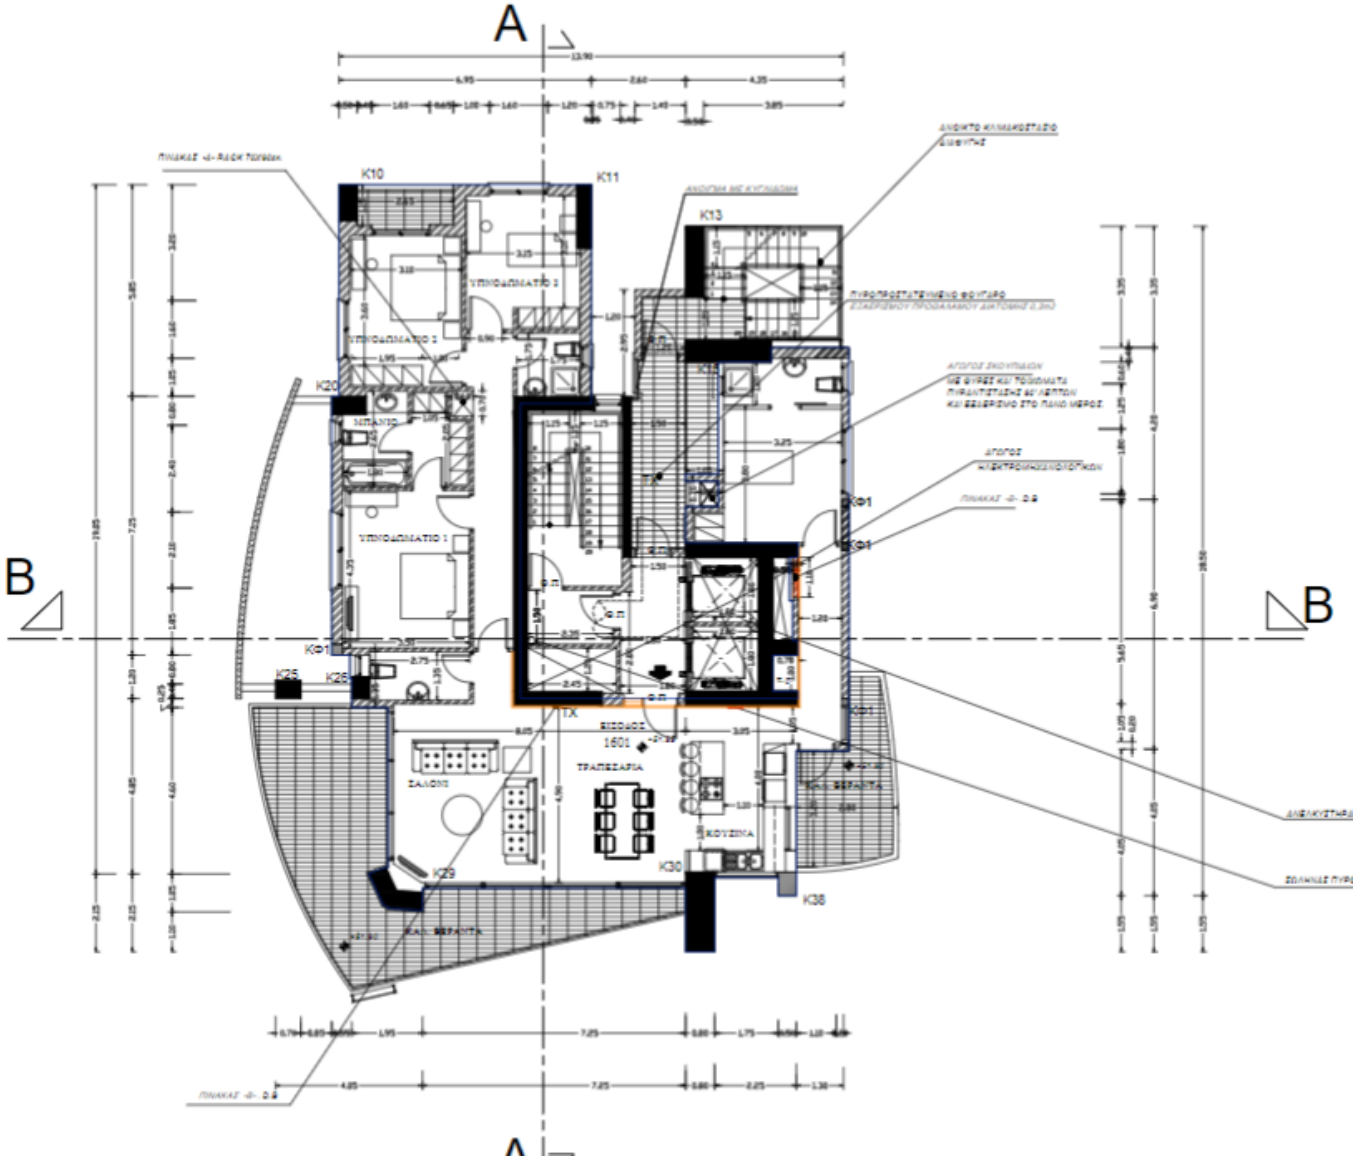

Whole Floor Luxury 4bed apartment in exclusive area

AD# : 17637

Floor Plans 1-3.jpeg

Floor Plans 16th Floor

Ground Floor Plans

Level 1

MOUNTAIN VIEW
 ^
 ○
 v
 SEA VIEW

KEY

- 01 Lobby
- 02 Restaurant
- 03 Elevators
- 04 Stairs
- 05 Bicycle Shed

Level 3

MOUNTAIN VIEW
 ^
 ○
 v
 SEA VIEW

KEY

- 01 Gym
- 02 Lobby
- 03 Sauna
- 04 Steam Bath
- 05 Toilets
- 06 Office