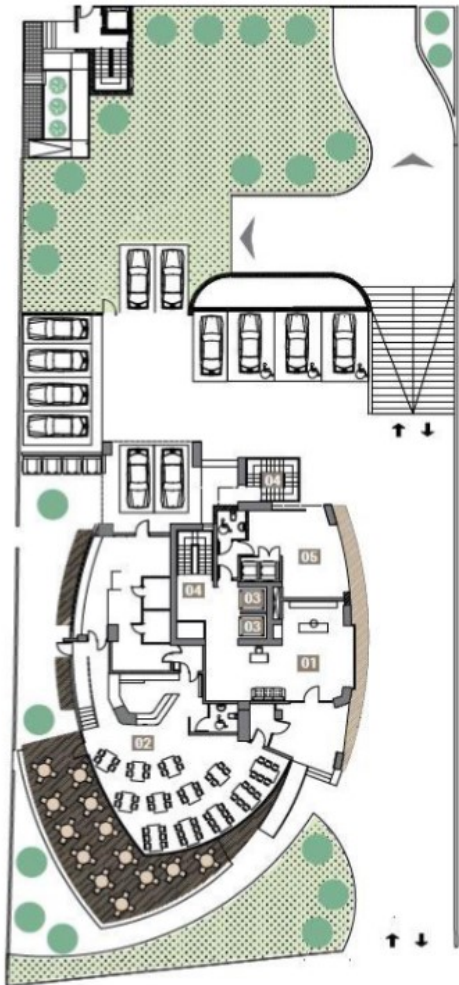

Whole Floor Luxury 4bed apartment in exclusive area

AD# : 17637

Floor Plans 1-3.jpeg

Floor Plans 16th Floor

Ground Floor Plans

Level 1

MOUNTAIN VIEW
 ^
 ○
 v
 SEA VIEW

KEY

- 01 Lobby
- 02 Restaurant
- 03 Elevators
- 04 Stairs
- 05 Bicycle Shed

Level 3

MOUNTAIN VIEW
 ^
 ○
 v
 SEA VIEW

KEY

- 01 Gym
- 02 Lobby
- 03 Sauna
- 04 Steam Bath
- 05 Toilets
- 06 Office